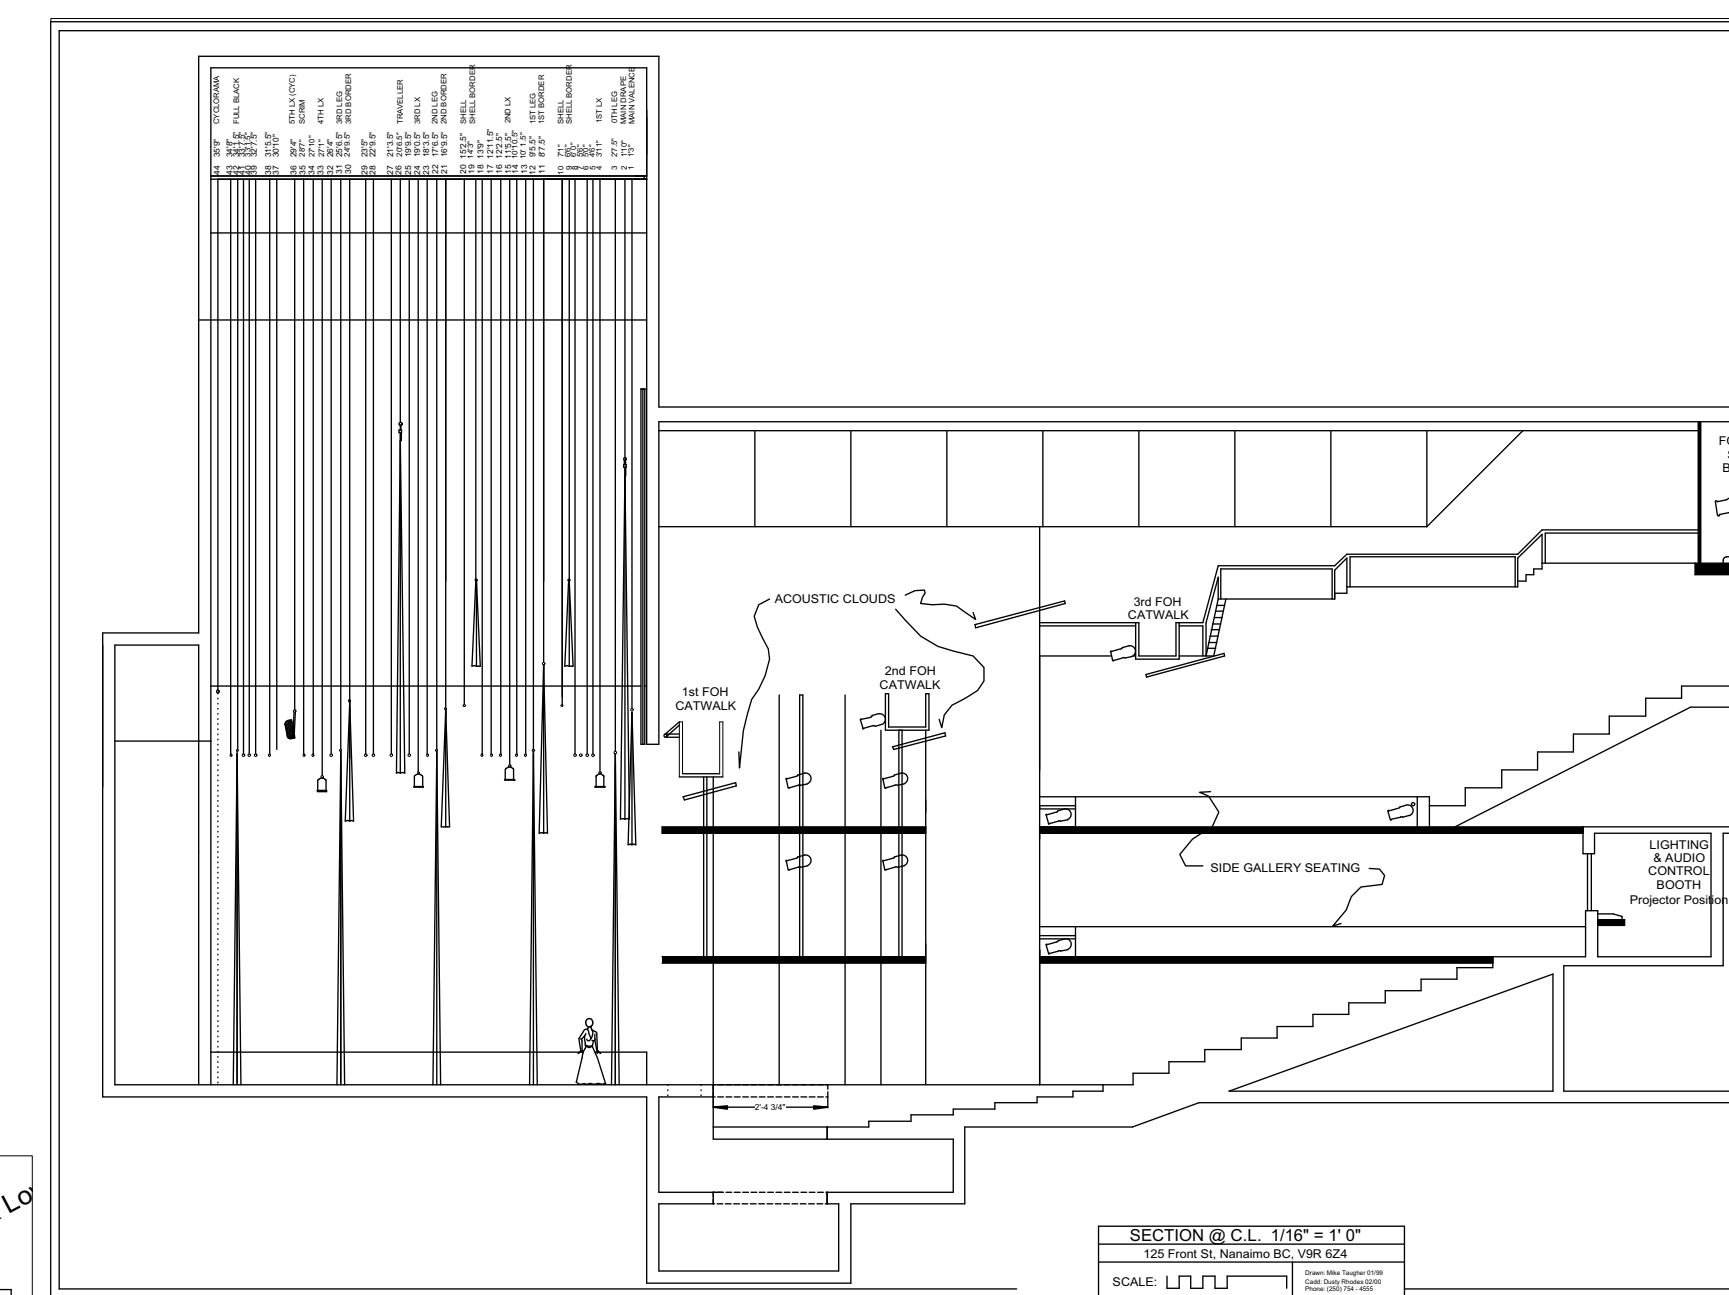

Instruments	Num In Inventory	Used	Remaining
CE Source 4 10deg	6	6	0
Source 4 19deg	34	32	2
Source 4 26deg	73	71	2
Source 4 36deg	44	42	2
Source 4 50deg	24	6	6
Source 4 PARnel	30	30	0
S4 PAR WFL	57	18	39
ColorSource Par LED DeepBlue Ed.	31	21	10
PAR 64 MFL	40	38	2
LED Worklight	9	9	0
VL-1000 Tungsten dimmer	3	3	0
Aurora Cyc	8	8	0
Aurora Cyc	12	12	0
Accessories	Num In Inventory	Used	Remaining
IQ Moving Mirror	16	14	2
7.5 Color Scroller	21	18	3
Legend			
Color Scroller			
Unnumbered Purpose			
Dimmer Channel			

%	0	6	12	19	26	32	38	45	52	58	65	72	79	85	92	100
COLOUR	0	6	305	360	16	312	96	376	91	80	69	27	344	23	358	59
Frame	1	2	3	4	5	6	7	8	9	10	11	12	13	14	15	16

**The Port Theatre**  
 125 Front St. Nanaimo, BC  
 Drawn By: Jason Pouliot

Notes: Groundrow stored understairs USR  
 Baboon shin/overshine stored USL understairs  
 All S4Par and S4ParNELs get Heat Shield to help protect gel  
 Scroller Colour String is depicted above.