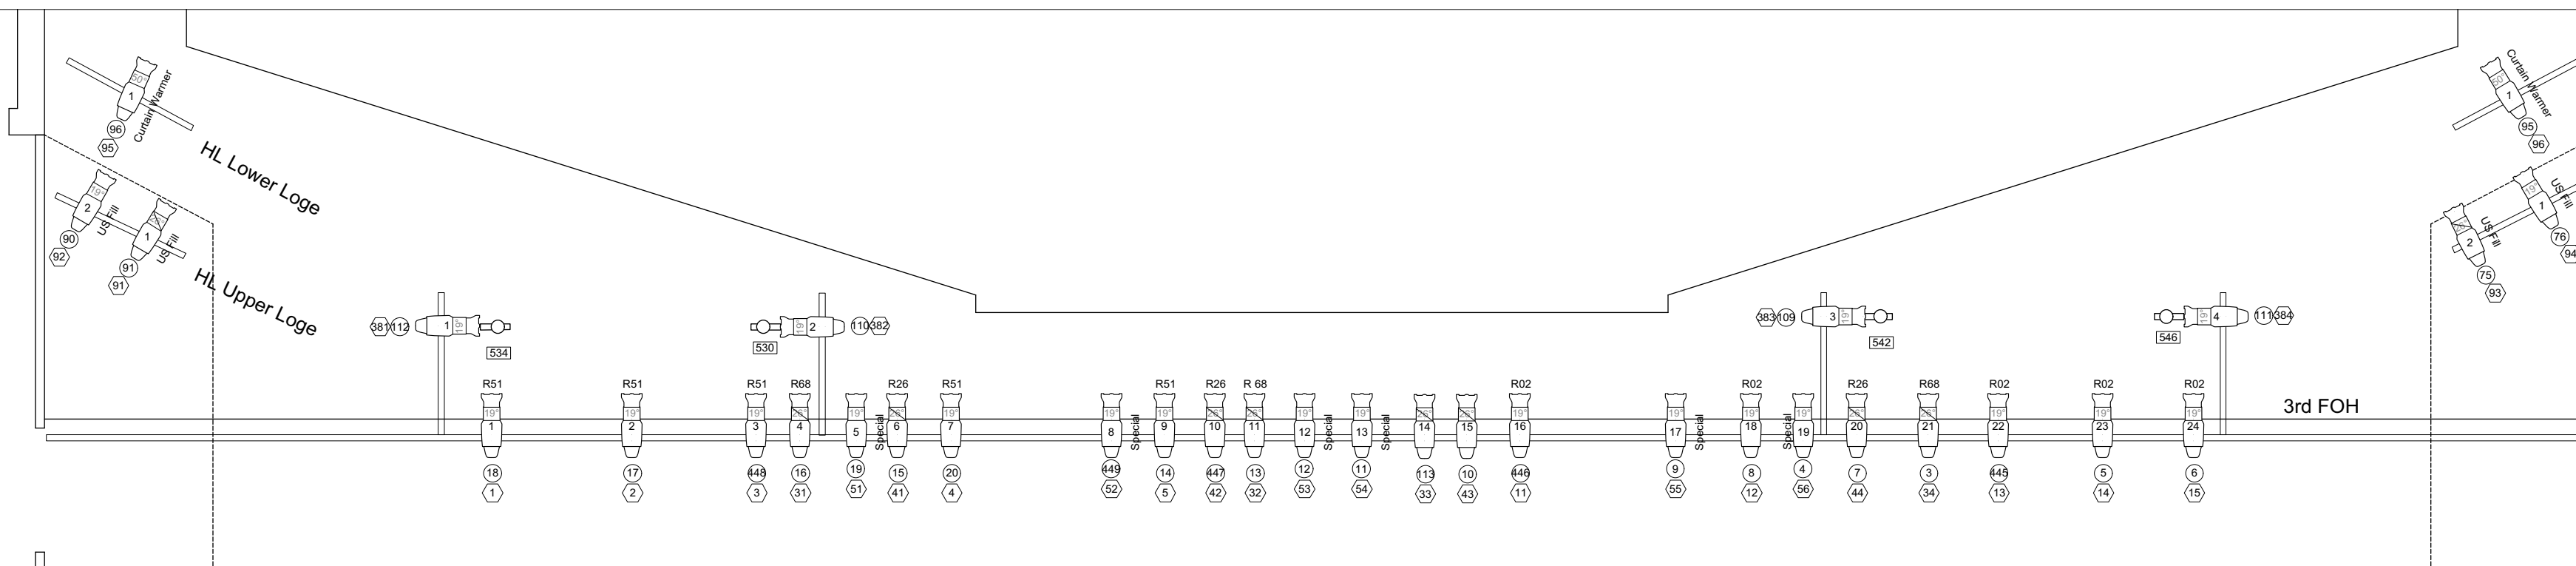

Instruments	Num In Inventory	Used	Remaining
CE Source 4 10deg	6	6	0
Source 4 19deg	34	32	2
Source 4 26deg	73	71	2
Source 4 36deg	44	42	2
Source 4 50deg	24	6	6
Source 4 PARnel	30	30	0
S4 PAR WFL	57	18	39
ColorSource Par LED DeepBlue Ed.	31	21	10
PAR 64 MFL	40	38	2
LED Worklight	9	9	0
VL-1000 Tungsten dimmer	3	3	0
Aurora Cyc	8	8	0
Aurora Cyc	12	12	0
Accessories	Num In Inventory	Used	Remaining
IQ Moving Mirror	16	14	2
7.5 Color Scroller	21	18	3
Legend			
Color Scroller			
Unnumbered Purpose			
Dimmer Channel			

%	0	6	12	19	26	32	38	45	52	58	65	72	79	85	92	100
COLOUR	0	6	305	360	16	312	96	376	91	80	69	27	344	23	358	59
Frame	1	2	3	4	5	6	7	8	9	10	11	12	13	14	15	16

**The Port Theatre**  
 125 Front St. Nanaimo, BC  
 Drawn By: Jason Pouliot

Notes: Groundrow stored understairs USR  
 Baboon shin/overshine stored USL understairs  
 All S4Par and S4ParNELs get Heat Shield to help protect gel  
 Scroller Colour String is depicted above.