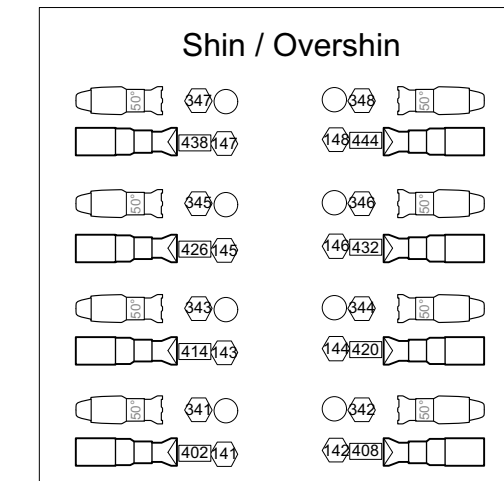

Instruments	Num in Inventory	Used	Remaining
CE Source 4 10deg	6	6	0
Source 4 19deg	34	32	2
Source 4 26deg	73	71	2
Source 4 36deg	44	42	2
Source 4 50deg	24	6	6
Source 4 PARnel	30	30	0
S4 PAR WFL	57	18	39
ColorSource Par LED DeepBlue Ed.	31	21	10
PAR 64 MFL	40	38	2
LED Worklight	9	9	0
VL-1000 Tungsten dimmer	3	3	0
Aurora Cyc	8	8	0
Aurora Cyc	12	12	0
Accessories	Num in Inventory	Used	Remaining
IQ Moving Mirror	16	14	2
7.5" Color Scroller	21	18	3
Legend			