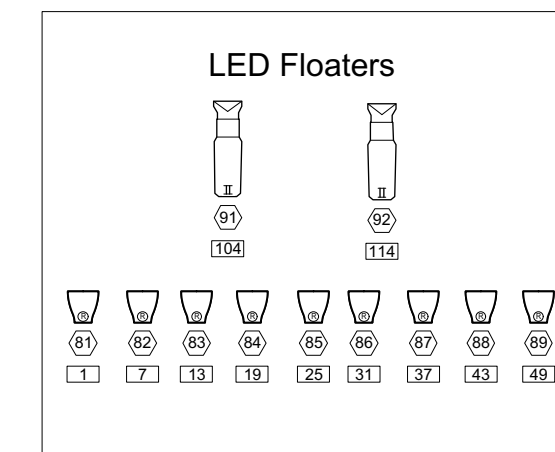

Instruments	Num in Inventory	Used	Remaining
CE Source 4 10deg	6	6	0
Source 4 19deg	34	32	2
Source 4 26deg	73	71	2
Source 4 36deg	44	42	2
Source 4 50deg	24	6	6
Source 4 PARnel	30	30	0
S4 PAR WFL	57	18	39
ColorSource Par LED DeepBlue Ed.	31	21	10
PAR 64 MFL	40	38	2
LED Worklight	9	9	0
VL-1000 Tungsten dimmer	3	3	0
Aurora Cyc	8	8	0
Aurora Cyc	12	12	0
Accessories	Num in Inventory	Used	Remaining
IQ Moving Mirror	16	14	2
7.5" Color Scroller	21	18	3
Legend			

%	0	6	12	19	26	32	38	45	52	58	65	72	79	85	92	100
COLOUR	0	6	305	360	16	312	96	376	91	80	69	27	344	23	358	59
Frame	1	2	3	4	5	6	7	8	9	10	11	12	13	14	15	16

The Port Theatre
 125 Front St. Nanaimo, BC
 Drawn By: Jason Pouliot
 Notes: Groundrow stored understairs USR
 Baboon shin/overshins stored USL understairs
 All S4Par and S4ParNELs get Heat Shield to help protect gel
 Scroller Colour String is depicted above.