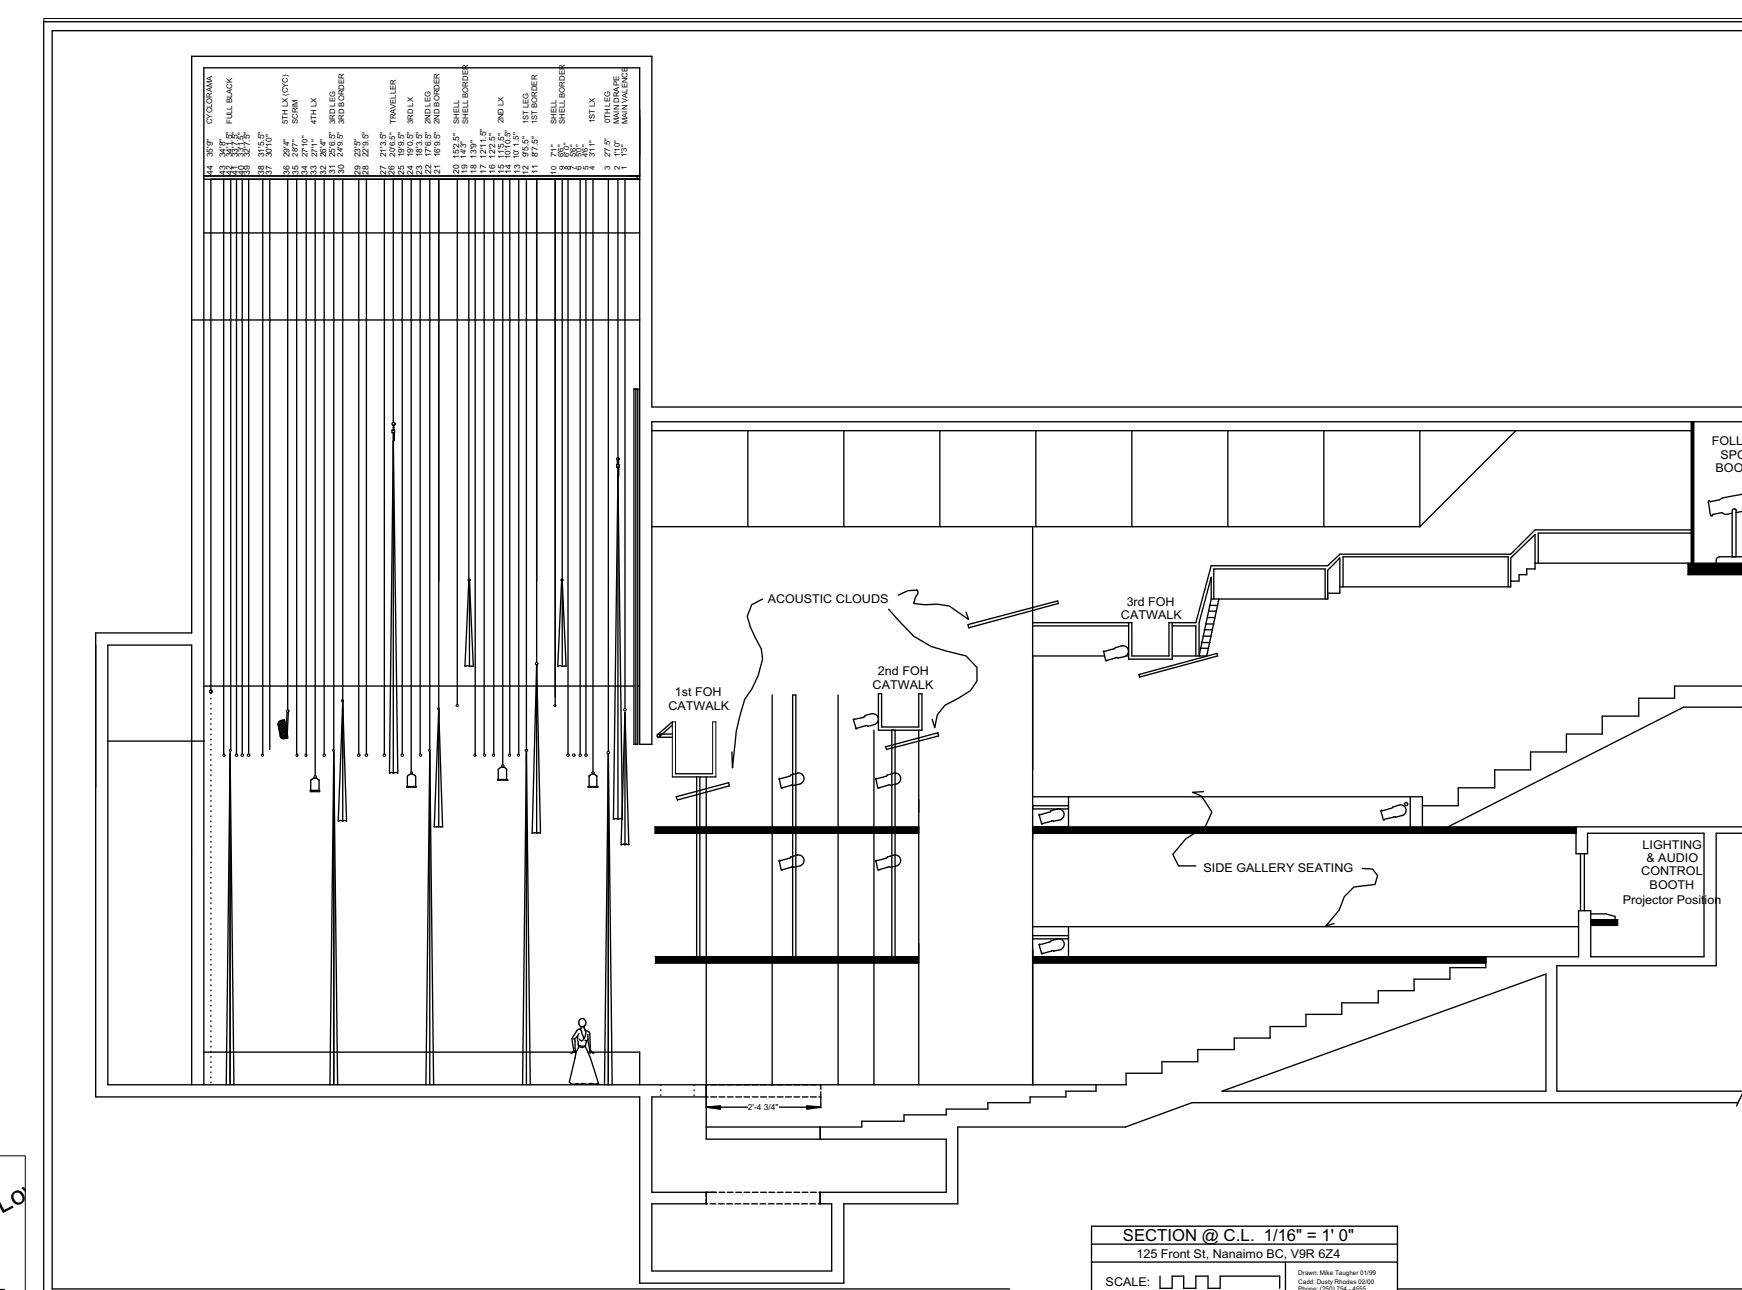

Instruments	Num in Inventory	Used	Remaining
CE Source 4 10deg	6	6	0
Source 4 19deg	34	32	2
Source 4 26deg	73	71	2
Source 4 36deg	44	42	2
Source 4 50deg	24	6	6
Source 4 PARnel	30	30	0
S4 PAR WFL	57	18	39
ColorSource Par LED DeepBlue Ed.	31	21	10
PAR 64 MFL	40	38	2
LED Worklight	9	9	0
VL-1000 Tungsten dimmer	3	3	0
Aurora Cyc	8	8	0
Aurora Cyc	12	12	0
Accessories	Num in Inventory	Used	Remaining
IQ Moving Mirror	16	14	2
7.5" Color Scroller	21	18	3
Legend			

%	0	6	12	19	26	32	38	45	52	58	65	72	79	85	92	100
COLOUR	0	6	305	360	16	312	96	376	91	80	69	27	344	23	358	59
Frame	1	2	3	4	5	6	7	8	9	10	11	12	13	14	15	16

The Port Theatre
 125 Front St. Nanaimo, BC
 Drawn By: Jason Pouliot
 Notes: Groundrow stored understairs USR
 Baboon shin/overshins stored USL understairs
 All S4Par and S4ParNELs get Heat Shield to help protect gel
 Scroller Colour String is depicted above.