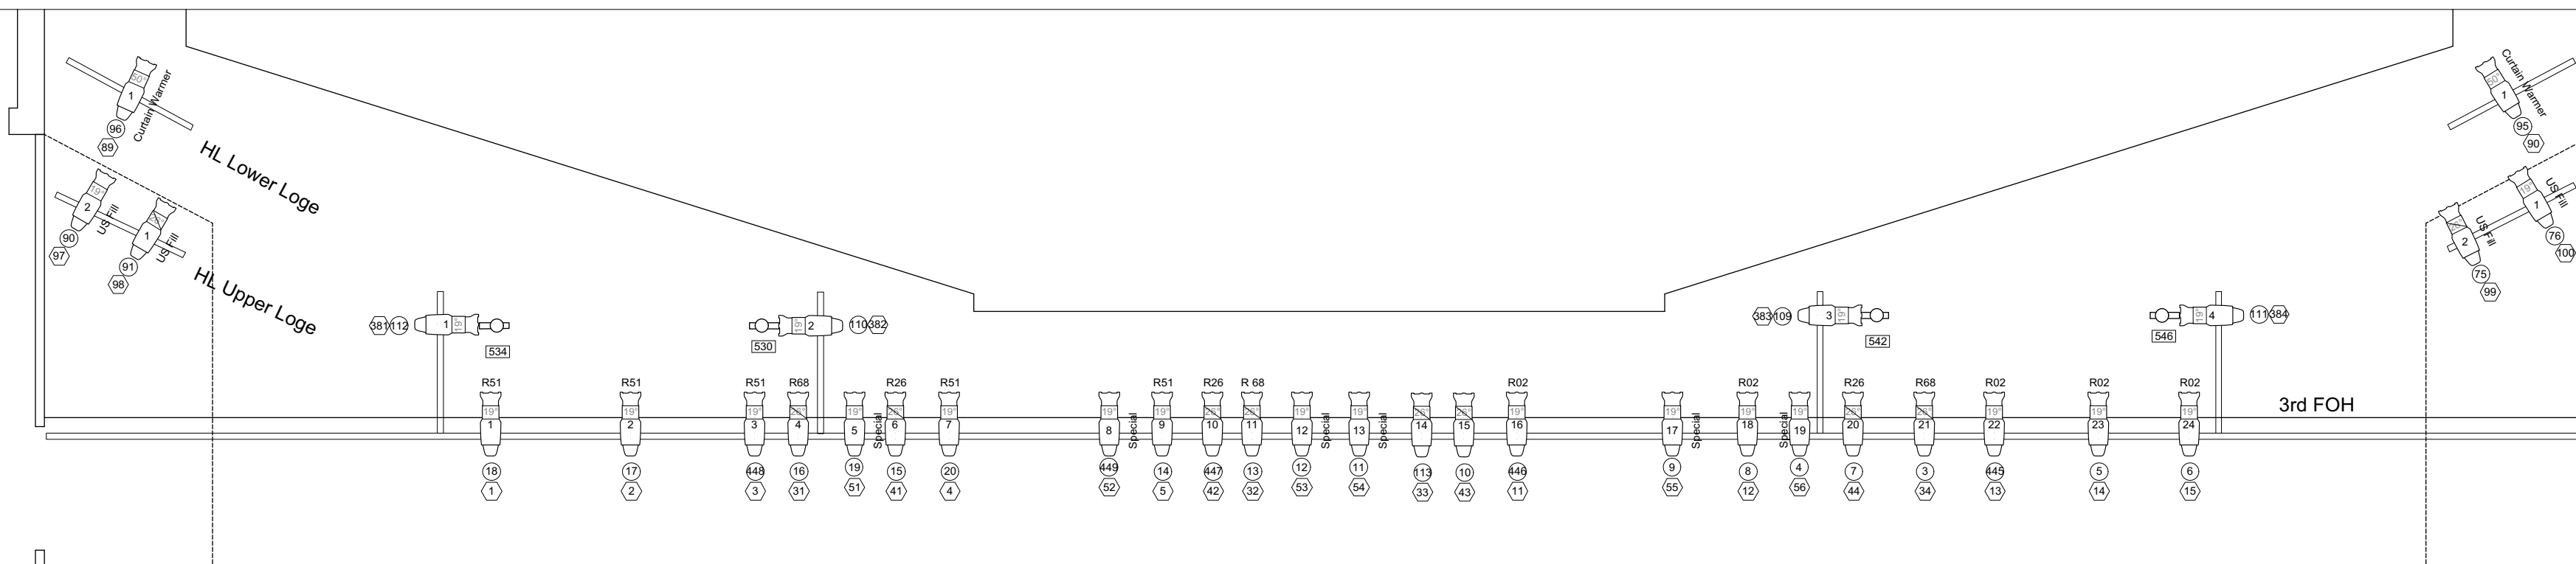

Instruments	Num in Inventory	Used	Remaining
CE Source 4 10deg	6	6	0
Source 4 19deg	34	32	2
Source 4 26deg	73	71	2
Source 4 36deg	44	42	2
Source 4 50deg	24	6	6
Source 4 PARnel	30	30	0
S4 PAR WFL	57	18	39
ColorSource Par LED DeepBlue Ed.	31	21	10
PAR 64 MFL	40	38	2
LED Worklight	9	9	0
VL-1000 Tungsten dimmer	3	3	0
Aurora Cyc	8	8	0
Aurora Cyc	12	12	0
Accessories	Num in Inventory	Used	Remaining
IQ Moving Mirror	16	14	2
7.5" Color Scroller	21	18	3
Legend			

%	0	6	12	19	26	32	38	45	52	58	65	72	79	85	92	100
COLOUR	0	6	305	360	16	312	96	376	91	80	69	27	344	23	358	59
Frame	1	2	3	4	5	6	7	8	9	10	11	12	13	14	15	16

The Port Theatre
 125 Front St. Nanaimo, BC
 Drawn By: Jason Pouliot
 Notes: Groundrow stored understairs USR
 Baboon shin/overshins stored USL understairs
 All S4Par and S4ParNELs get Heat Shield to help protect gel
 Scroller Colour String is depicted above.