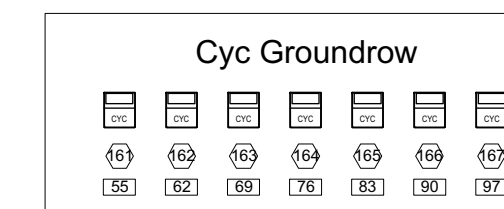

Instruments	Num in Inventory	Used	Remaining
CE Source 4 10deg	6	6	0
Source 4 19deg	34	32	2
Source 4 26deg	73	71	2
Source 4 36deg	44	42	2
Source 4 50deg	24	6	6
Source 4 PARnel	30	30	0
S4 PAR WFL	57	18	39
ColorSource Par LED DeepBlue Ed.	31	21	10
PAR 64 MFL	40	38	2
LED Worklight	9	9	0
VL-1000 Tungsten dimmer	3	3	0
Aurora Cyc	8	8	0
Aurora Cyc	12	12	0
Accessories	Num in Inventory	Used	Remaining
IQ Moving Mirror	16	14	2
7.5" Color Scroller	21	18	3
Legend			

%	0	6	12	19	26	32	38	45	52	58	65	72	79	85	92	100
COLOUR	0	6	305	360	16	312	96	376	91	80	69	27	344	23	358	59
Frame	1	2	3	4	5	6	7	8	9	10	11	12	13	14	15	16

The Port Theatre
 125 Front St. Nanaimo, BC
 Drawn By: Jason Pouliot
 Notes: Groundrow stored understairs USR
 Baboon shin/overshins stored USL understairs
 All S4Par and S4ParNELs get Heat Shield to help protect gel
 Scroller Colour String is depicted above.