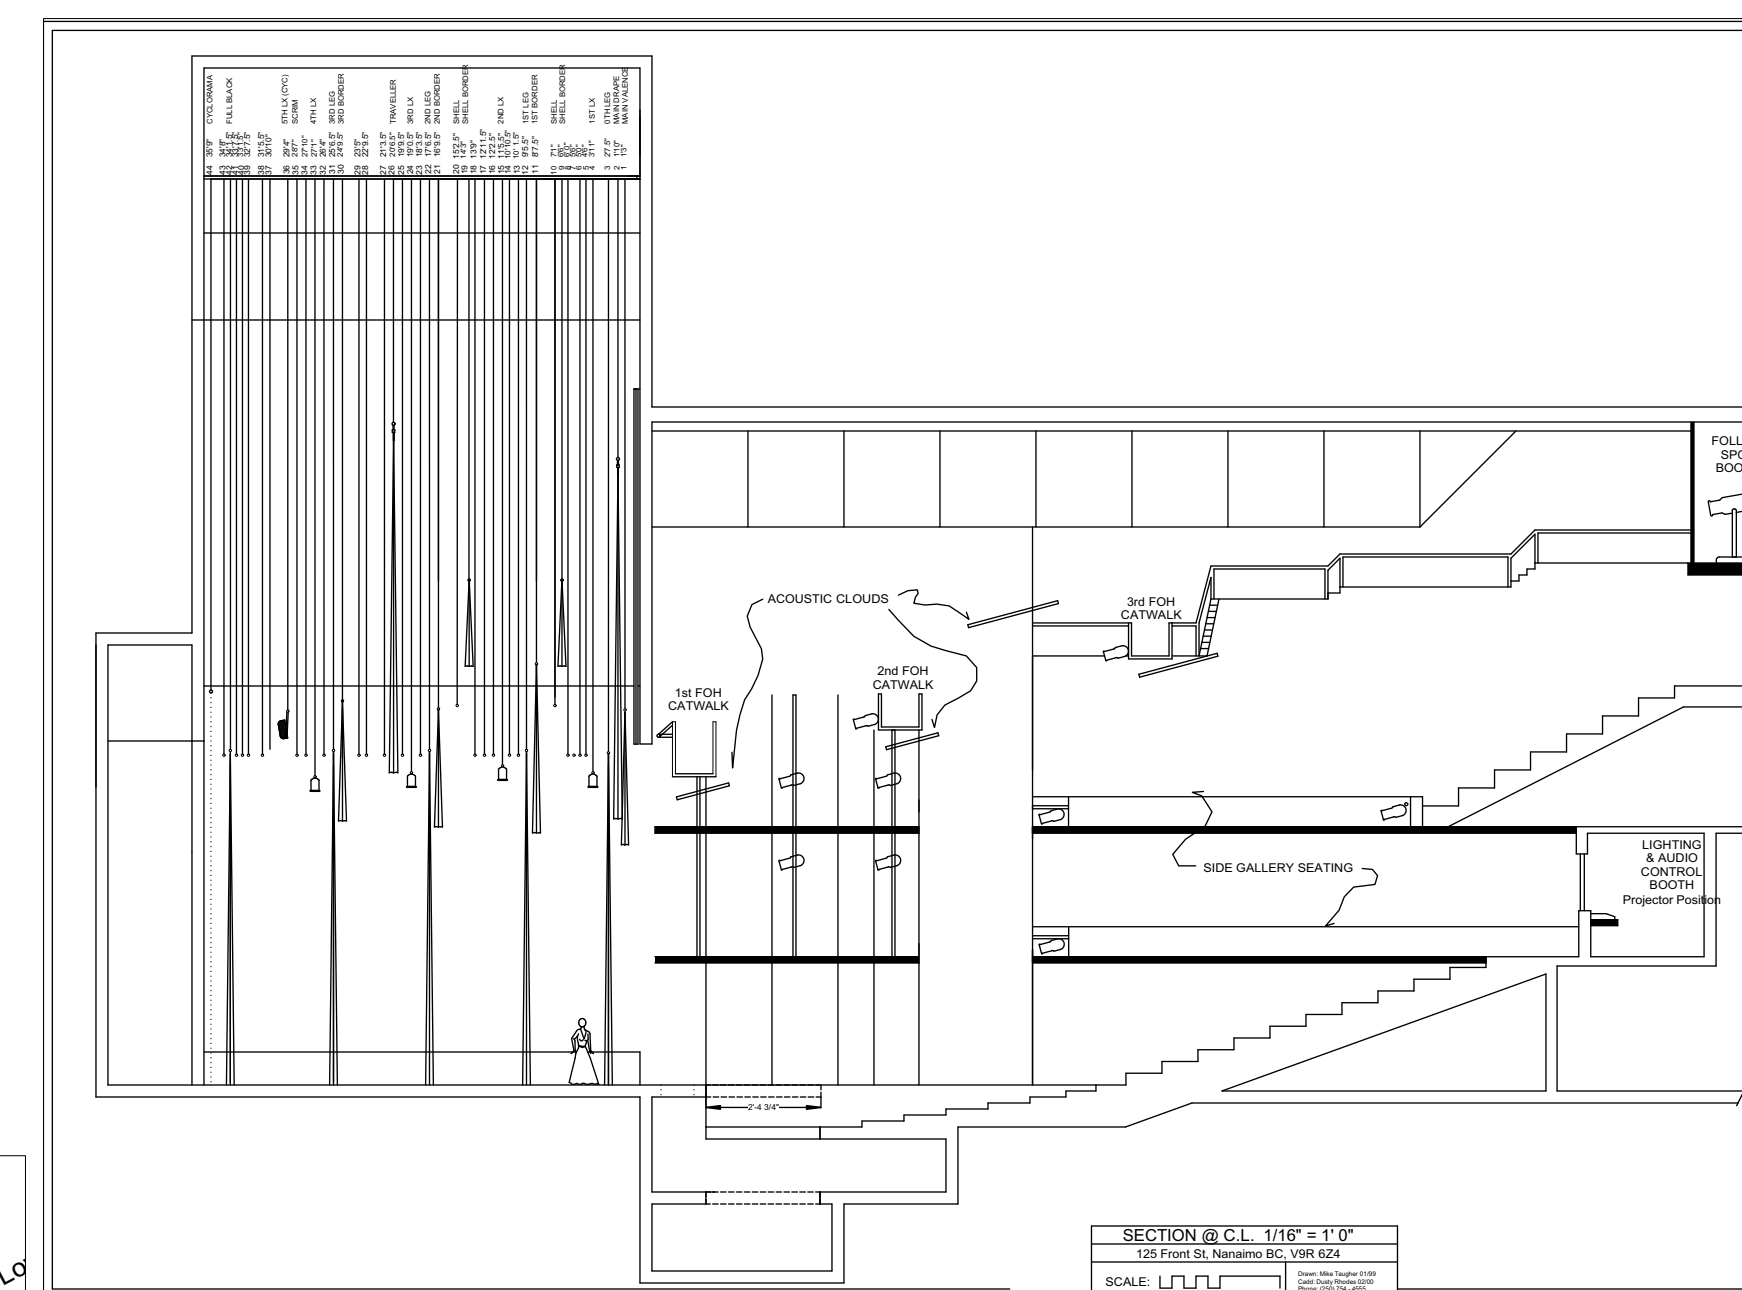

Instruments	Num In Inventory	Used	Remaining
CE Source 4 10deg	6	6	0
Source 4 19deg	34	32	2
Source 4 26deg	73	71	2
Source 4 36deg	44	42	2
Source 4 50deg	24	13	6
Source 4 PARnel	30	30	0
S4 PAR WFL	48	18	30
ColorSource Par LED DeepBlue Ed.	39	29	10
LED Worklight	9	9	0
VL-1000 Tungsten dimmer	3	3	0

Accessories	Num In Inventory	Used	Remaining
IQ Moving Mirror	16	14	2
7.5" Color Scroller	16	10	3

Legend

%	0	6	12	19	26	32	38	45	52	58	65	72	79	85	92	100
COLOUR	0	6	305	360	16	312	96	376	91	80	69	27	344	23	358	59
Frame	1	2	3	4	5	6	7	8	9	10	11	12	13	14	15	16

The Port Theatre
 125 Front St. Nanaimo, BC
 Drawn By: Jason Pouliot

Notes: Groundrow stored under stairs
 Baboon shin/overshins stored USR
 All S4Par and S4ParNELs get Heat Shield to help protect gel
 Scroller Colour String is depicted above.
 KartILT 515 and 516 in storage down stairs.