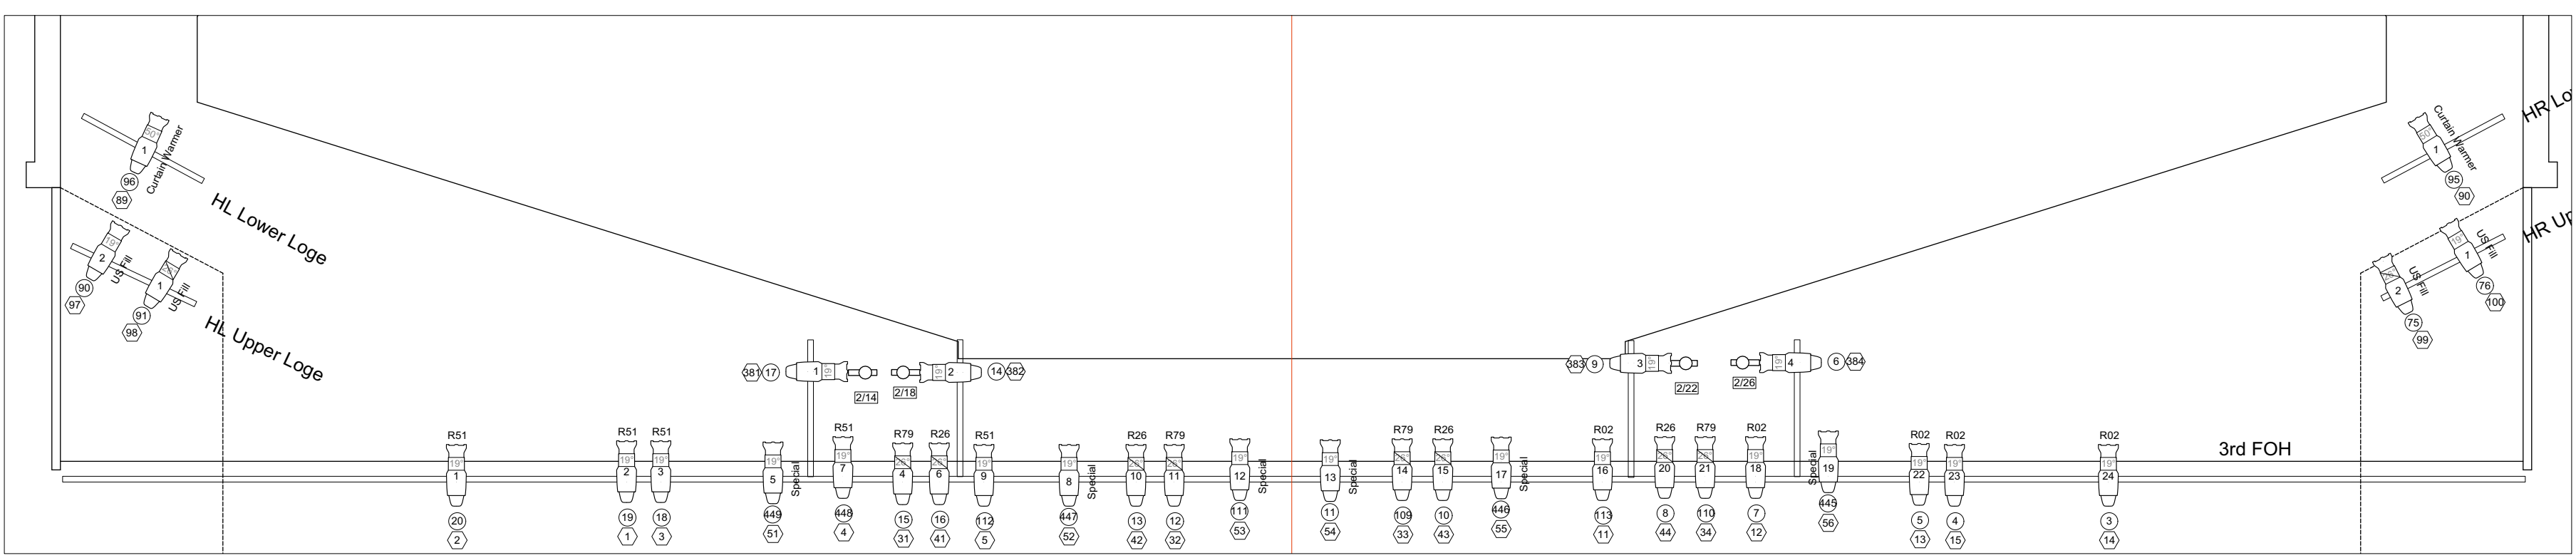

Instruments	Num In Inventory	Used	Remaining
CE Source 4 10deg	6	6	0
Source 4 10deg	34	32	2
Source 4 26deg	73	71	2
Source 4 36deg	44	42	2
Source 4 50deg	24	13	6
Source 4 PARNet	30	30	0
S4 PAR WFL	48	18	30
ColorSource Par LED DeepBlue Ed.	39		9
LED Worklight	9	9	0
Ayrton Karf-LT	6	4	2

Accessories	Num In Inventory	Used	Remaining
IQ Moving Mirror	16	14	2

Legend

The Port Theatre
 125 Front St. Nanaimo, BC

Drawn By: Jason Pouliot

Notes:
 - Groundrow stored understairs USR
 - Baboom shin/overshins stored USL understairs
 - All S4Par and S4ParNELs get Heat Shield to help protect gel
 - Scoller Colour String is depicted above.
 - Karf-LT 515 and 516 in storage down stairs.