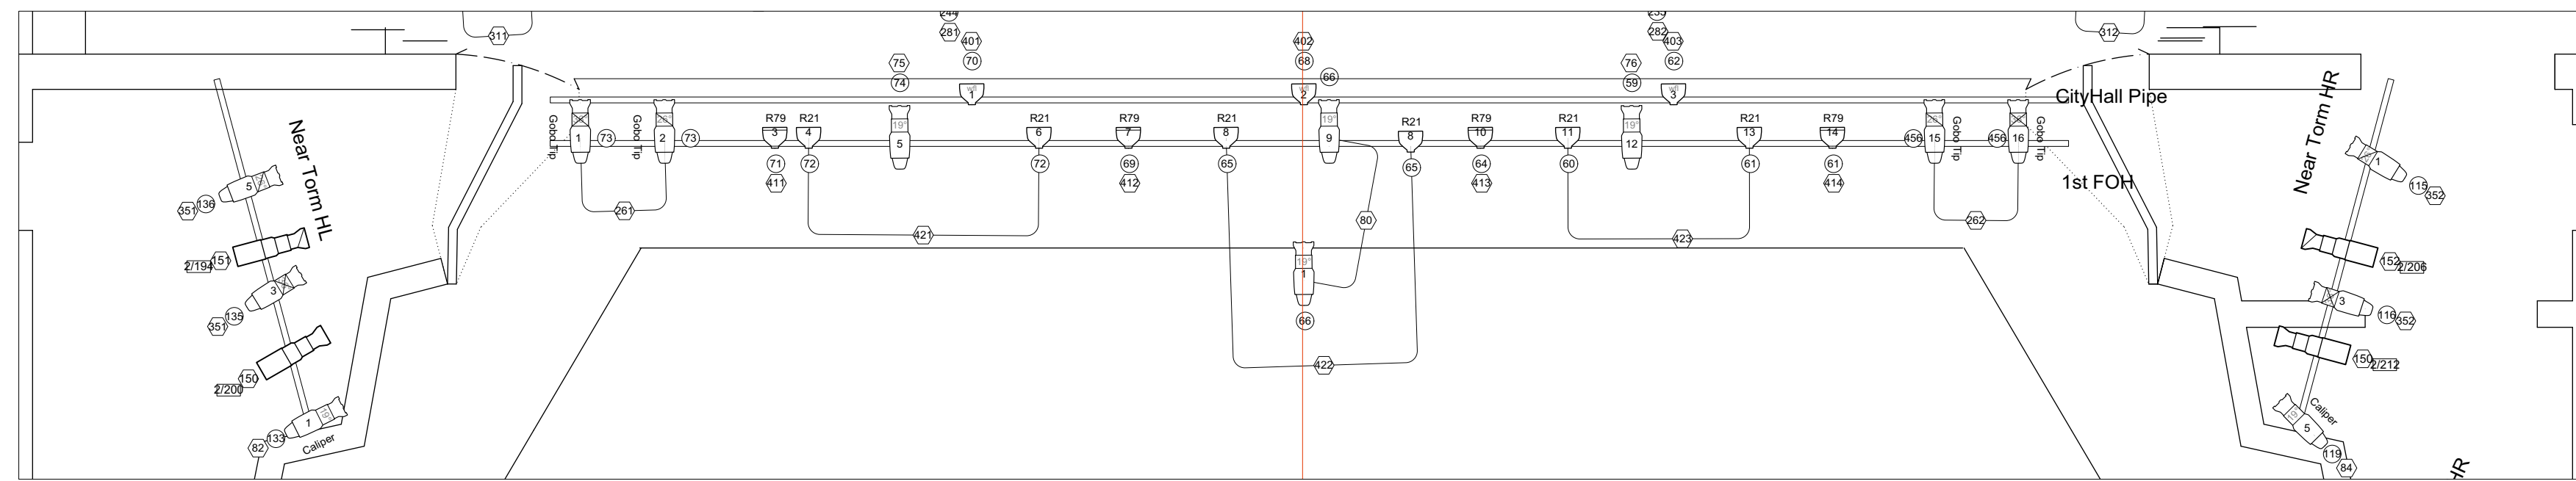

Instruments	Num In Inventory	Used	Remaining
CE Source 4 10deg	6	6	0
Source 4 10deg	34	32	2
Source 4 26deg	73	71	2
Source 4 36deg	44	42	2
Source 4 50deg	24	13	6
Source 4 PARNet	30	30	0
S4 PAR WFL	48	18	30
ColorSource Par LED DeepBlue Ed.	39		9
LED Worklight	9	9	0
Ayrton Karf-LT	6	4	2

Accessories	Num In Inventory	Used	Remaining
IQ Moving Mirror	16	14	2

Legend

The Port Theatre
 125 Front St. Nanaimo, BC

Drawn By: Jason Pouliot

Notes:
 - Groundrow stored understairs USR
 - Baboom shin/overshins stored USL understairs
 - All S4Par and S4ParNELs get Heat Shield to help protect gel
 - Scoller Colour String is depicted above.
 - Karf-LT 515 and 516 in storage down stairs.