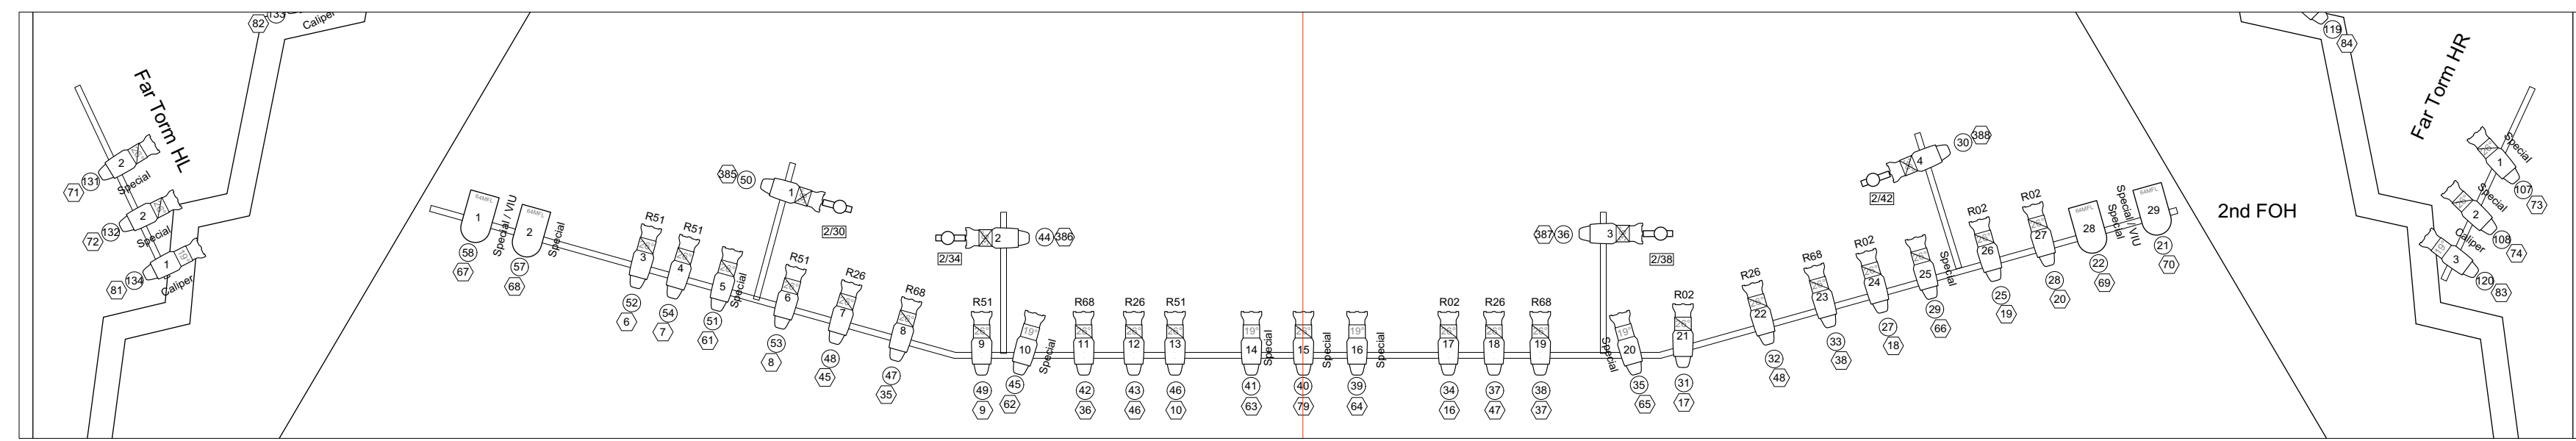

Instruments	Num In Inventory	Used	Remaining
CE Source 4 10deg	6	6	0
Source 4 10deg	34	32	2
Source 4 26deg	73	71	2
Source 4 36deg	44	42	2
Source 4 50deg	24	13	6
Source 4 PARNet	30	30	0
S4 PAR WFL	48	18	30
ColorSource Par LED DeepBlue Ed.	39		9
LED Worklight	9	9	0
Ayrton Karf-LT	6	4	2

Accessories	Num In Inventory	Used	Remaining
IQ Moving Mirror	16	14	2

Legend

The Port Theatre
 125 Front St. Nanaimo, BC

Drawn By: Jason Pouliot

Notes:
 - Groundrow stored understairs USR
 - Baboom shin/overshins stored USL understairs
 - All S4Par and S4ParNELs get Heat Shield to help protect gel
 - Scoller Colour String is depicted above.
 - Karf-LT 515 and 516 in storage down stairs.