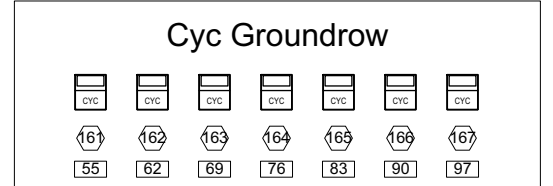

Instruments	Num In Inventory	Used	Remaining
CE Source 4 10deg	6	6	0
Source 4 10deg	34	32	2
Source 4 26deg	73	71	2
Source 4 36deg	44	42	2
Source 4 50deg	24	13	6
Source 4 PARNet	30	30	0
S4 PAR WFL	48	18	30
ColorSource Par LED DeepBlue Ed.	39		9
LED Worklight	9	9	0
Ayrton Karf-LT	6	4	2

Accessories	Num In Inventory	Used	Remaining
IQ Moving Mirror	16	14	2

Legend

The Port Theatre
 125 Front St. Nanaimo, BC

Drawn By: Jason Pouliot

Notes:
 - Groundrow stored understairs USR
 - Baboom shin/overshins stored USL understairs
 - All S4Par and S4ParNELs get Heat Shield to help protect gel
 - Scoller Colour String is depicted above.
 - Karf-LT 515 and 516 in storage down stairs.