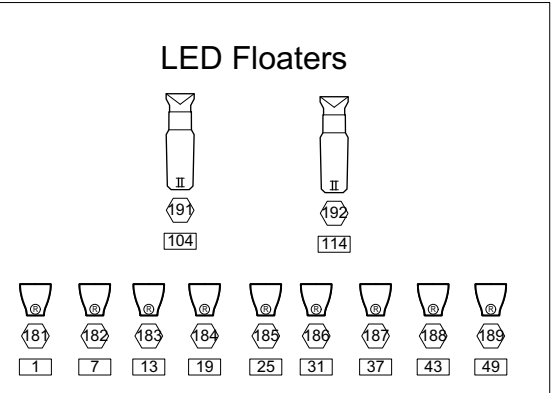

Instruments	Num In Inventory	Used	Remaining
CE Source 4 10deg	6	6	0
Source 4 10deg	34	32	2
Source 4 26deg	73	71	2
Source 4 36deg	44	42	2
Source 4 50deg	24	13	6
Source 4 PARNet	30	30	0
S4 PAR WFL	48	18	30
ColorSource Par LED DeepBlue Ed.	39		9
LED Worklight	9	9	0
Ayrton Karf-LT	6	4	2

Accessories	Num In Inventory	Used	Remaining
IQ Moving Mirror	16	14	2

Legend

The Port Theatre
 125 Front St. Nanaimo, BC

Drawn By: Jason Pouliot

Notes:
 - Groundrow stored understairs USR
 - Baboom shin/overshins stored USL understairs
 - All S4Par and S4ParNELs get Heat Shield to help protect gel
 - Scoller Colour String is depicted above.
 - Karf-LT 515 and 516 in storage down stairs.