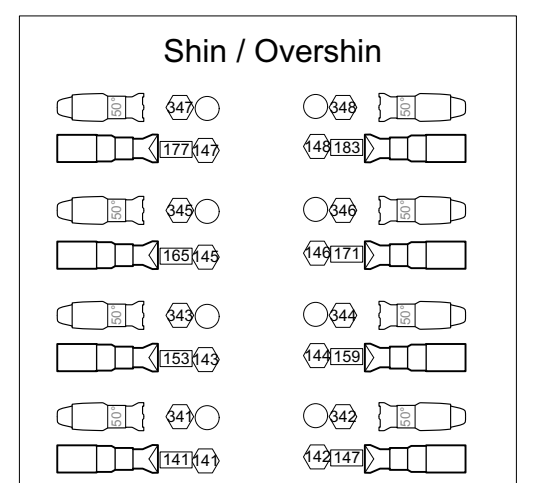

Instruments	Num In Inventory	Used	Remaining
CE Source 4 10deg	6	6	0
Source 4 10deg	34	32	2
Source 4 26deg	73	71	2
Source 4 36deg	44	42	2
Source 4 50deg	24	13	6
Source 4 PARNet	30	30	0
S4 PAR WFL	48	18	30
ColorSource Par LED DeepBlue Ed.	39		9
LED Worklight	9	9	0
Ayrton Karf-LT	6	4	2

Accessories	Num In Inventory	Used	Remaining
IQ Moving Mirror	16	14	2

Legend

The Port Theatre
 125 Front St. Nanaimo, BC

Drawn By: Jason Pouliot

Notes:
 - Groundrow stored understairs USR
 - Baboom shin/overshins stored USL understairs
 - All S4Par and S4ParNELs get Heat Shield to help protect gel
 - Scoller Colour String is depicted above.
 - Karf-LT 515 and 516 in storage down stairs.