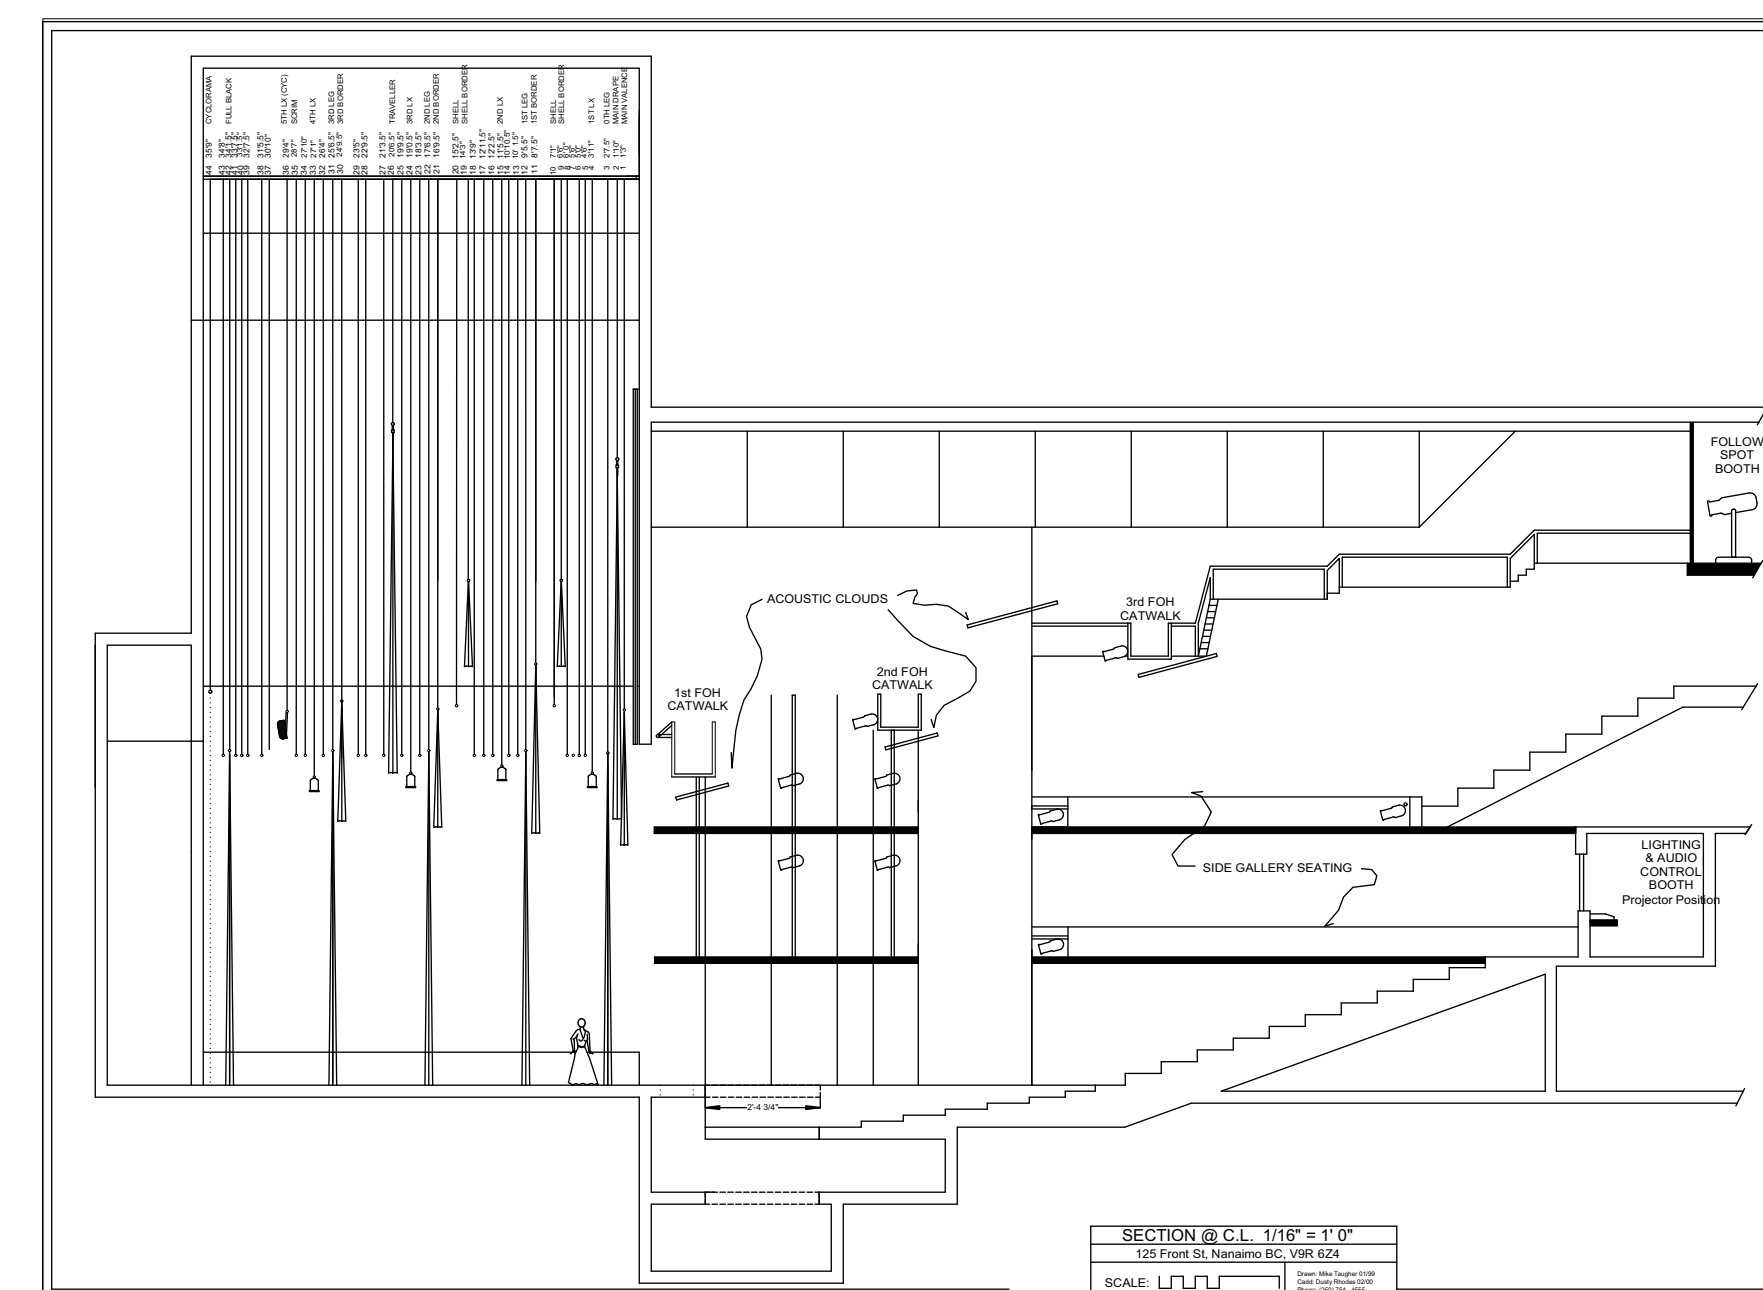

Instruments	Num In Inventory	Used	Remaining
CE Source 4 10deg	6	6	0
Source 4 10deg	34	32	2
Source 4 26deg	73	71	2
Source 4 36deg	44	42	2
Source 4 50deg	24	13	6
Source 4 PARNet	30	30	0
S4 PAR WFL	48	18	30
ColorSource Par LED DeepBlue Ed.	39		9
LED Worklight	9	9	0
Ayrton Karf-LT	6	4	2

Accessories	Num In Inventory	Used	Remaining
IQ Moving Mirror	16	14	2

Legend

The Port Theatre
 125 Front St. Nanaimo, BC

Drawn By: Jason Pouliot

Notes:
 - Groundrow stored understairs USR
 - Baboom shin/overshins stored USL understairs
 - All S4Par and S4ParNELs get Heat Shield to help protect gel
 - Scoller Colour String is depicted above.
 - Karf-LT 515 and 516 in storage down stairs.